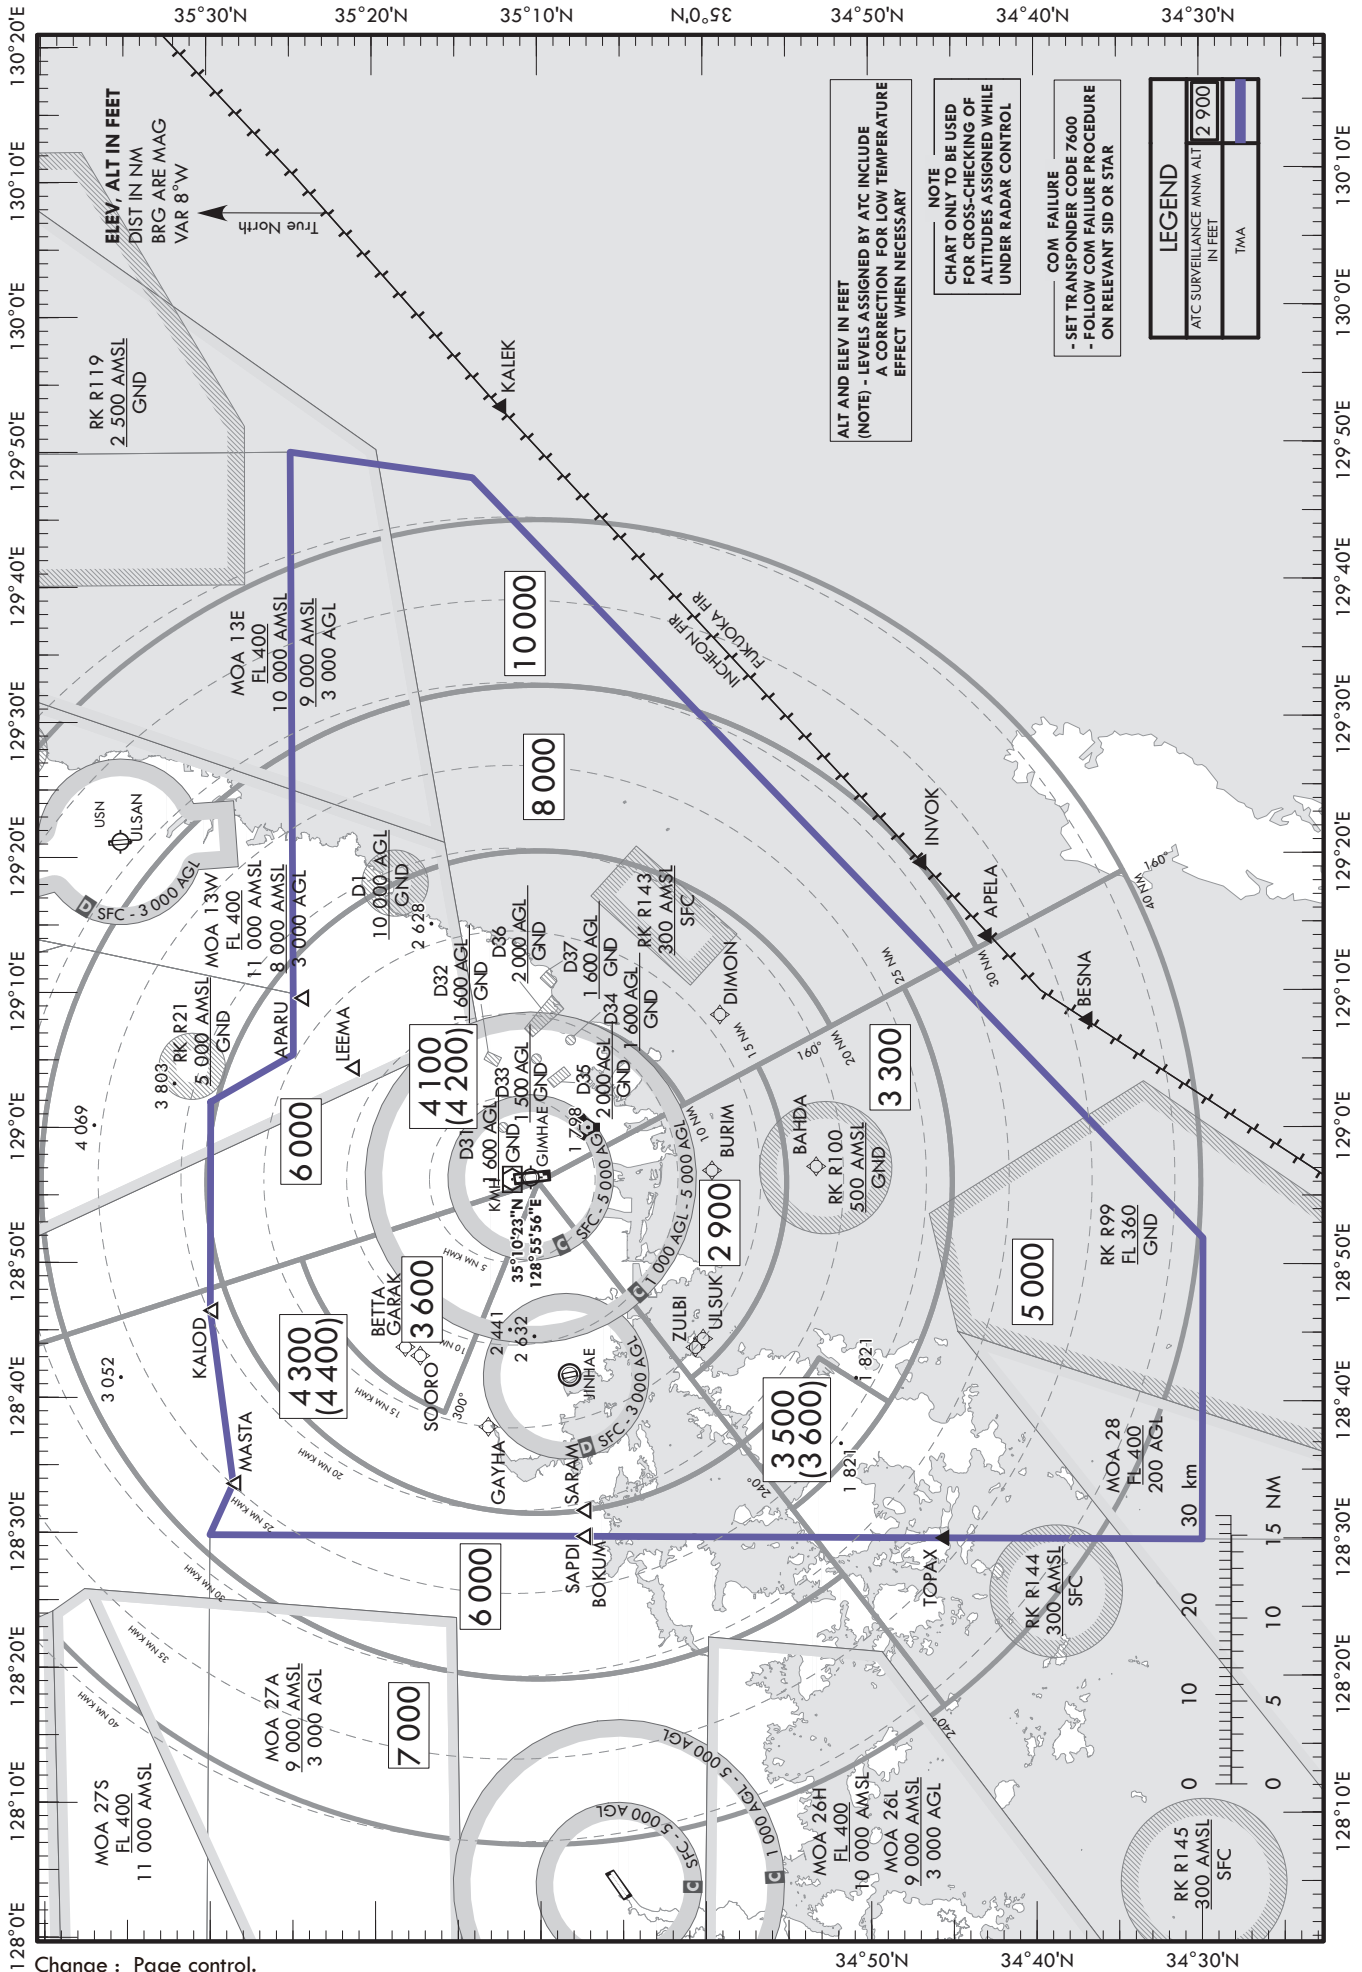

**ATC SURVEILLANCE MINIMUM
ALTITUDE CHART - ICAO**

AERODROME ELEV 13 ft
TRANSITION ALT 14 000 ft

APP 135.7 364.0

BUSAN/Gimhae Intl(RKPK)

Change : Page control.

INTENTIONALLY

LEFT

BLANK